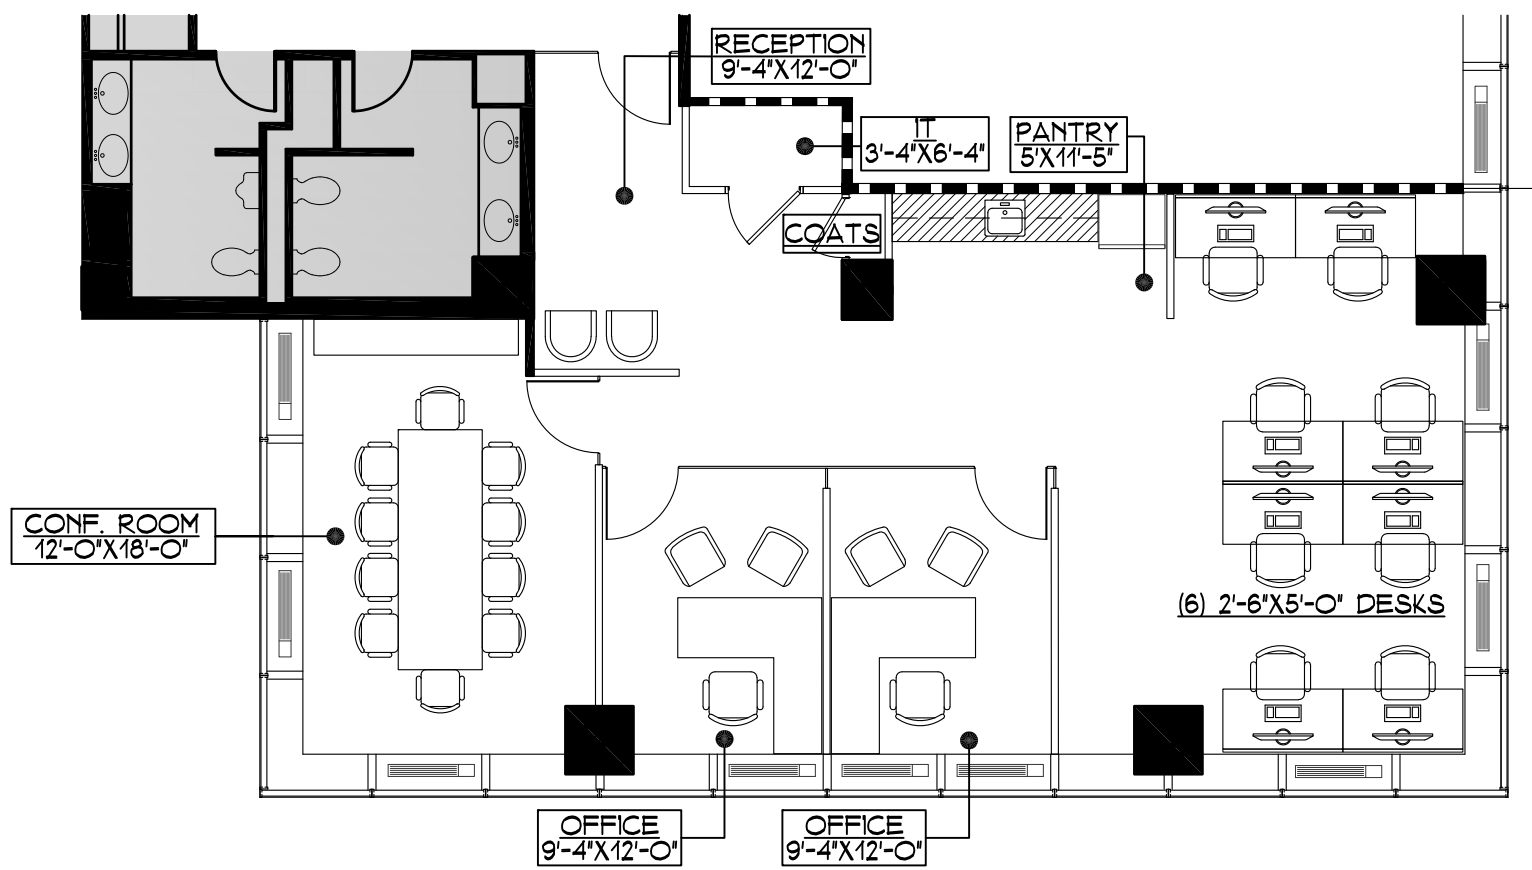

2,106 RSF

## TOWER 56

11TH FLOOR SUITE MARKETING PLAN  
126 EAST 56TH ST NEW YORK, NY 10022

EAST 55TH STREET

2,106 RSF

# TOWER 56

11TH FLOOR SUITE MARKETING PLAN  
 126 EAST 56TH ST NEW YORK, NY 10022