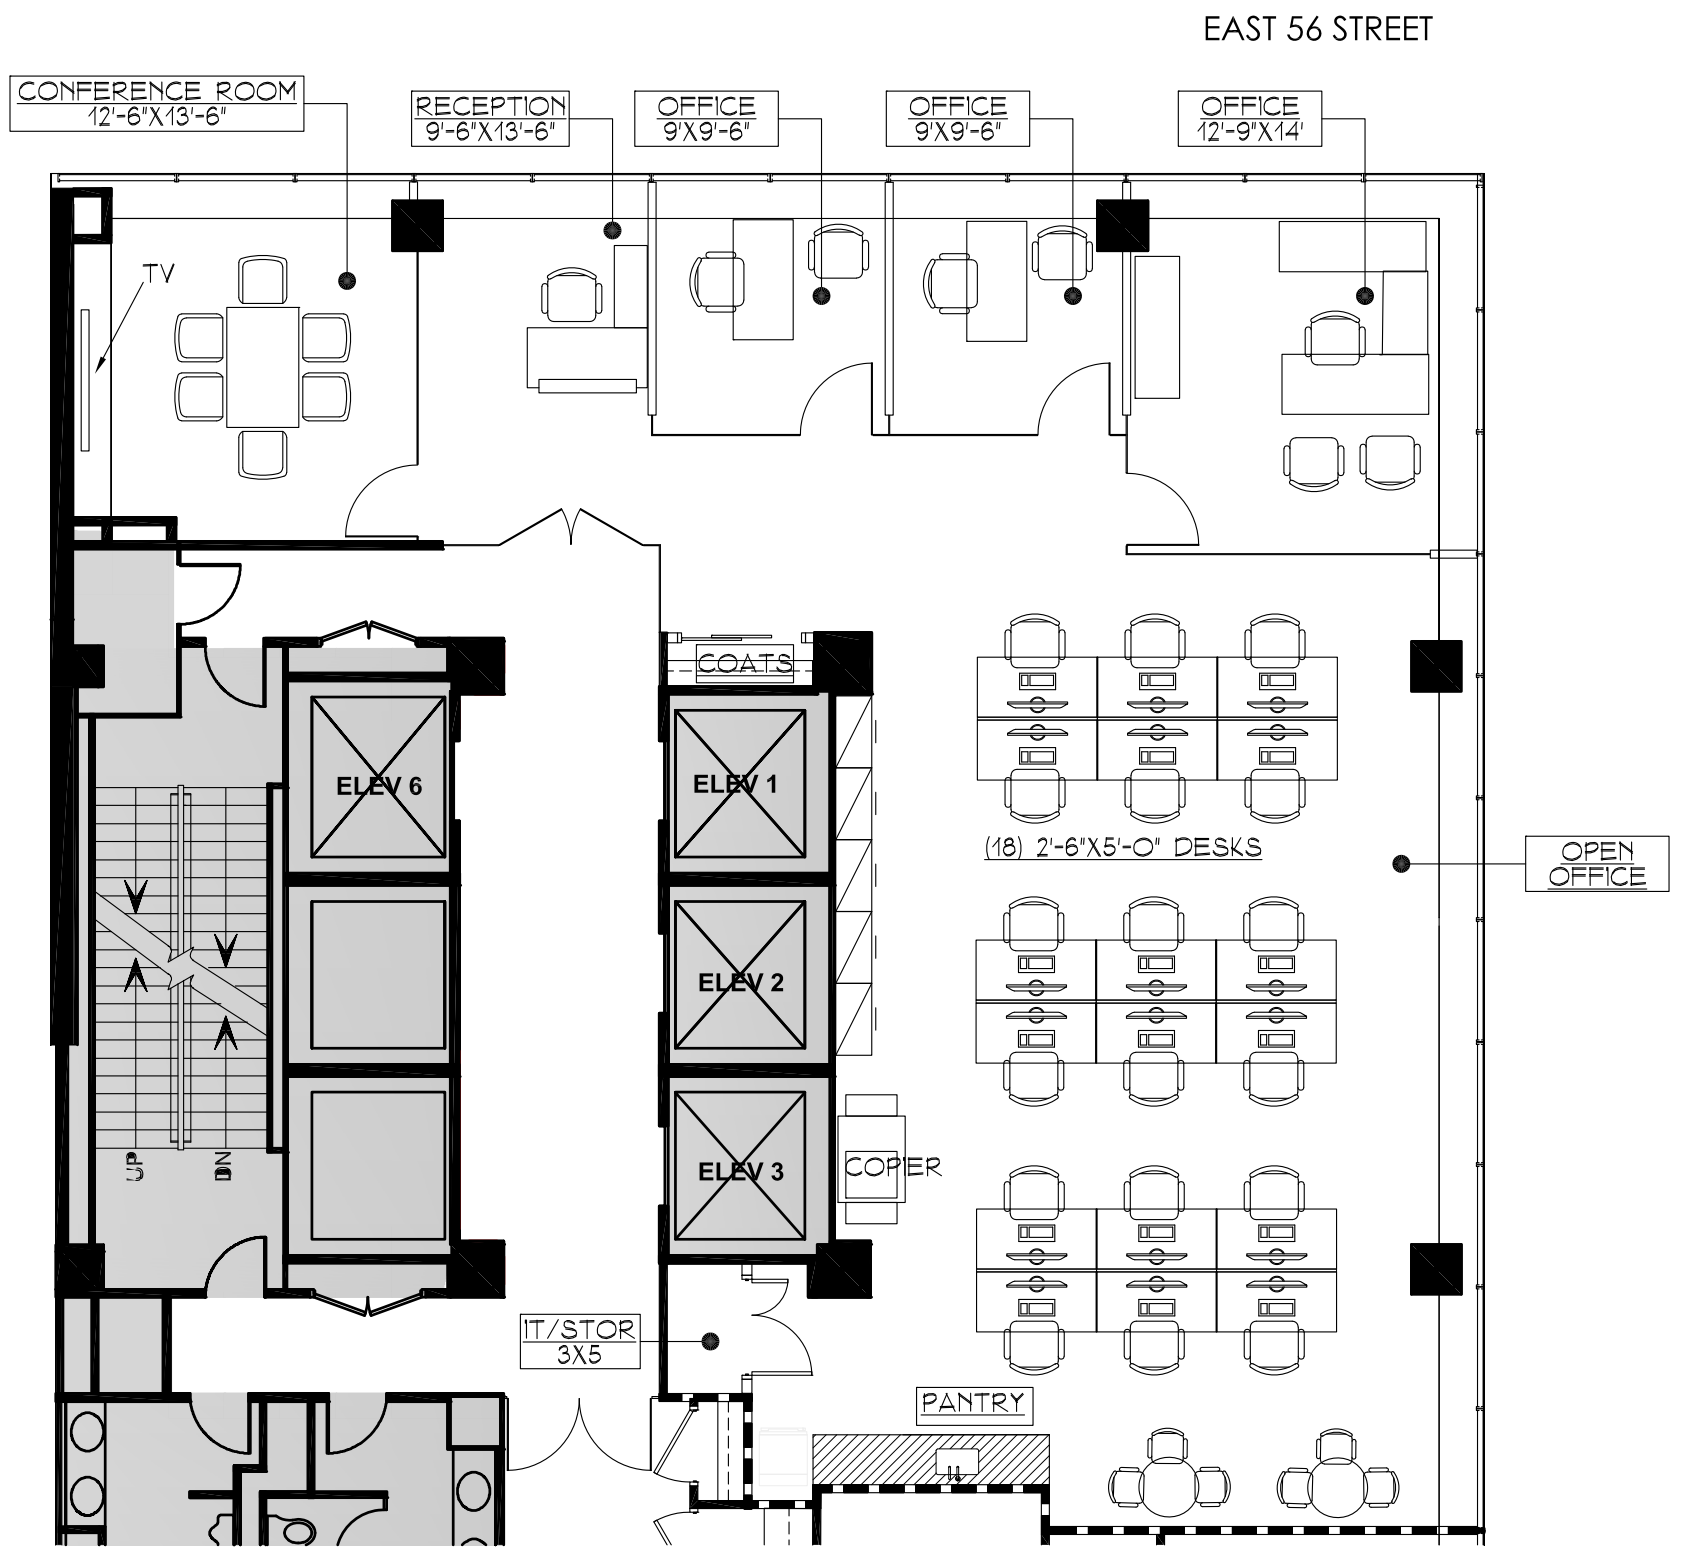

CONFERENCE ROOM  
12'-6" X 13'-6"

EAST 56 STREET

3,728 RSF

# TOWER 56

8TH FLOOR SUITE MARKETING PLAN  
126 EAST 56TH ST NEW YORK, NY 10022

3,728 RSF

# TOWER 56

8TH FLOOR SUITE MARKETING PLAN  
 126 EAST 56TH ST NEW YORK, NY 10022