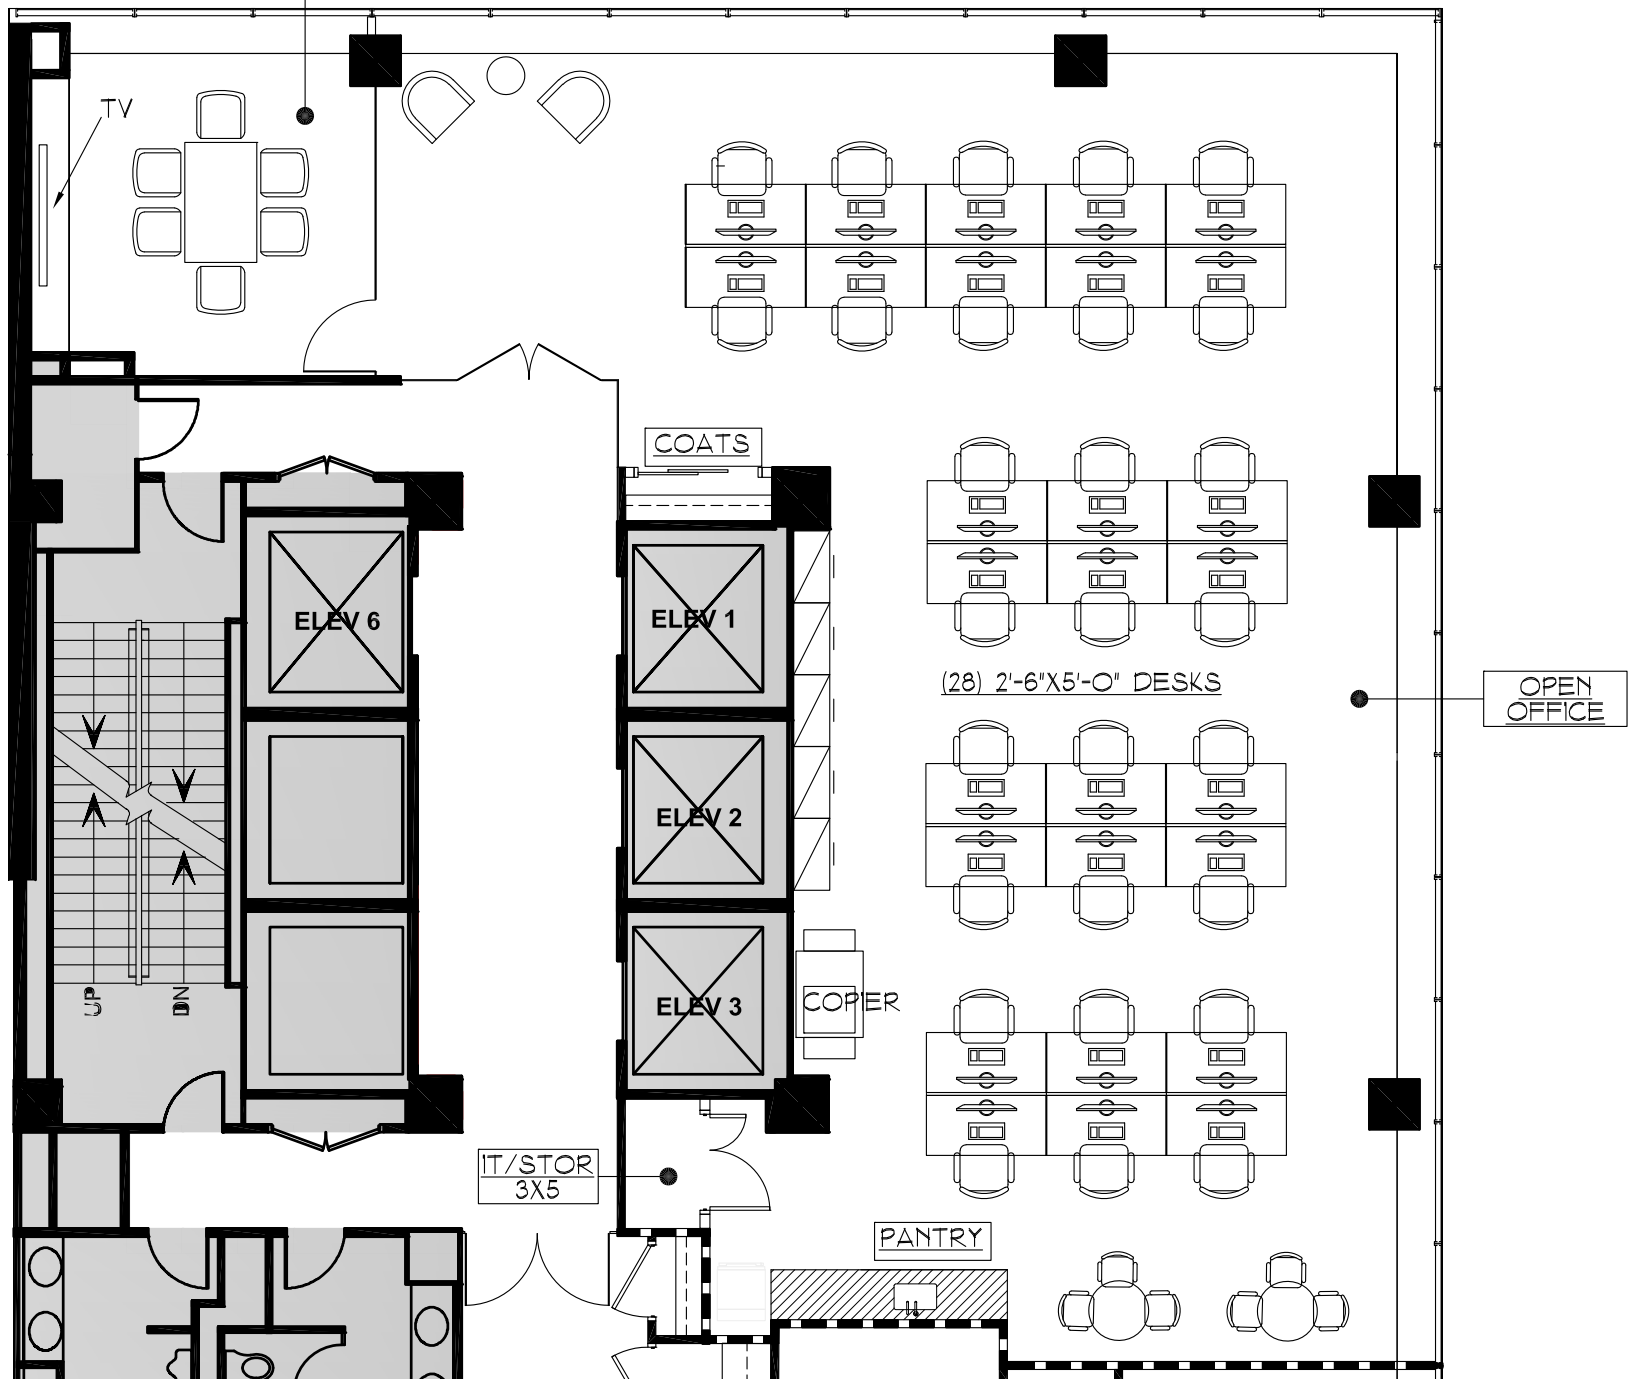

CONFERENCE ROOM  
12'-6" X 13'-6"

EAST 56 STREET

3,728 RSF

# TOWER 56

8TH FLOOR SUITE MARKETING PLAN  
126 EAST 56TH ST NEW YORK, NY 10022

3,728 RSF

# TOWER 56

8TH FLOOR SUITE MARKETING PLAN  
 126 EAST 56TH ST NEW YORK, NY 10022