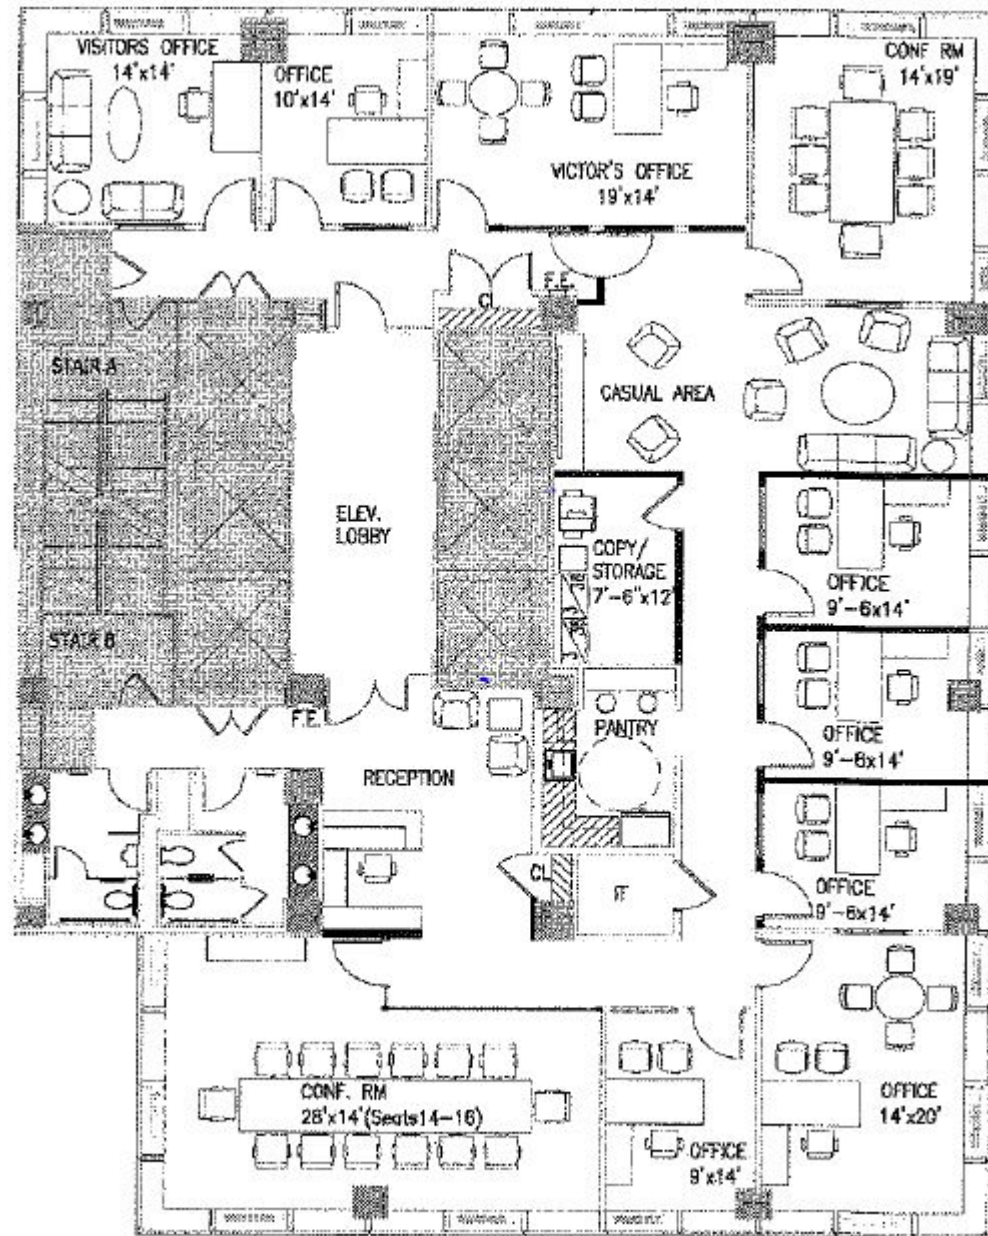

# TOWER 56

PLAZA DISTRICT | 126 E 56

## Entire 14th Floor

As-Built

5,648 RSF

[tower56nyc.com](http://tower56nyc.com)

No warranty or representation, express or implied, is made as to the condition of the property (or properties) referenced herein or as to the accuracy or completeness of the information contained herein, and same is submitted subject to errors, omissions, change of price, rental or other conditions, withdrawal without notice, and to any special listing conditions imposed by the property owner(s). Any projections, opinions or estimates are subject to uncertainty and do not signify current or future property performance.